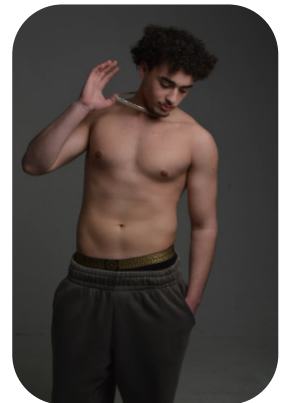

Youssef El Mawla

Age: 16-20	Height: 6ft2inch	Eye Colour: Hazel	Accent: London
Gender:M	Weight: 87kg	Waist: 88 cm	
Location: London	Shoe Size: 11	Bust: 107 cm	
Drives: No	Hair Color: Brunette	Hips: 94 cm	

Talents
COMMERCIAL MODELS, EXTRAS, ATHLETES

Additional Talents:

BOXING

JIU JITSU

FOOTBALL

RUGBY

BASKETBALL

SWIM