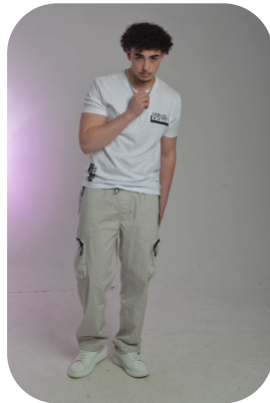

Youssef El Mawla

Age: 16-20	Height: 6ft2inch	Eye Colour: Hazel	Accent: London
Gender:M	Weight: 87kg	Waist: 88 cm	
Location: London	Shoe Size: 11	Bust: 107 cm	
Drives: No	Hair Color: Brunette	Hips: 94 cm	

Talents
COMMERCIAL MODELS, EXTRAS, ATHLETES

Additional Talents:

BOXING

JIU JITSU

FOOTBALL

RUGBY

BASKETBALL

SWIM